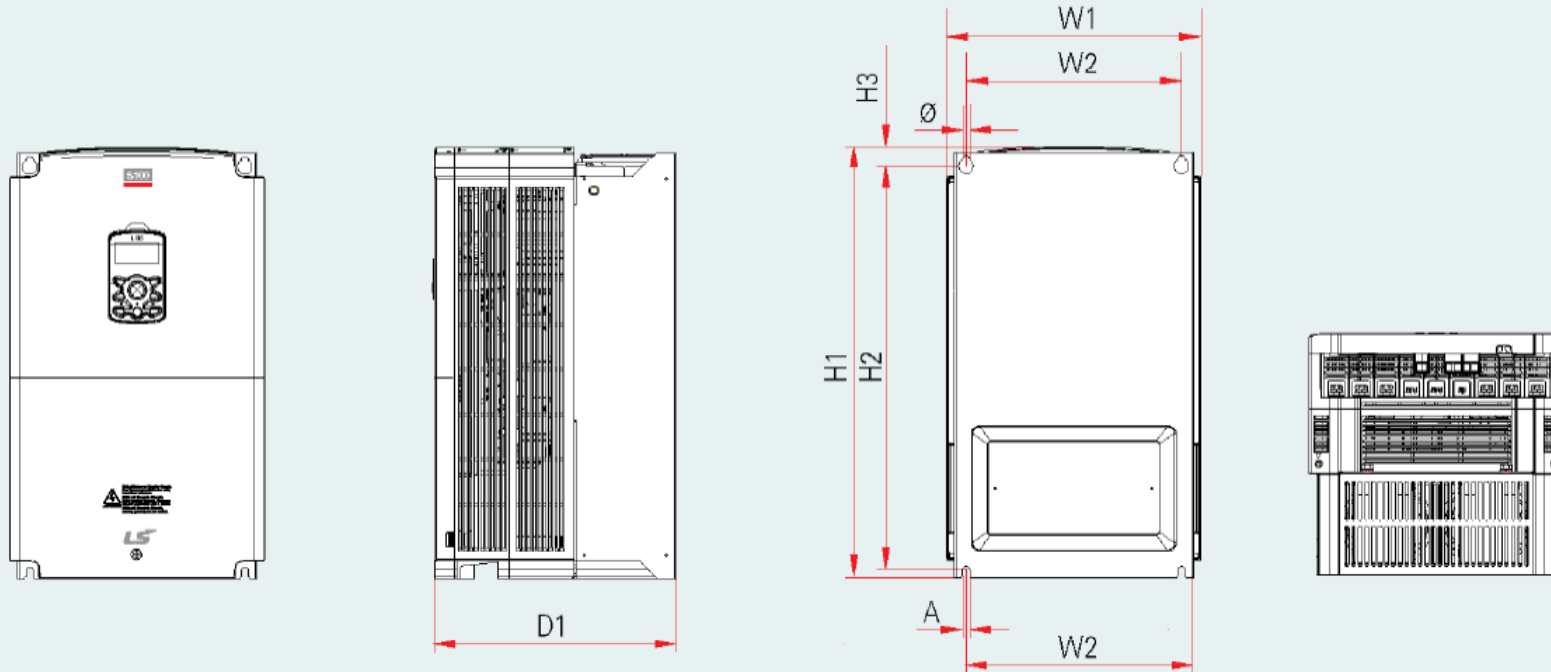

# LSLV0550S100-4 / 0750S100-4

Unit : mm(inches), kg

Drive capacity	W1	W2	H1	H2	H3	D1	A	Ø	weight
LSLV0550S100-4 <sup>1)</sup>	325 (12.8)	275 (10.83)	550 (21.7)	524.5 (20.65)	16 (0.63)	309 (12.2)	9 (0.35)	9 (0.35)	43
LSLV0750S100-4 <sup>1)</sup>	325 (12.8)	275 (10.83)	550 (21.7)	524.5 (20.65)	16 (0.63)	309 (12.2)	9 (0.35)	9 (0.35)	43

<sup>1)</sup> EMC filter built-in Class 3